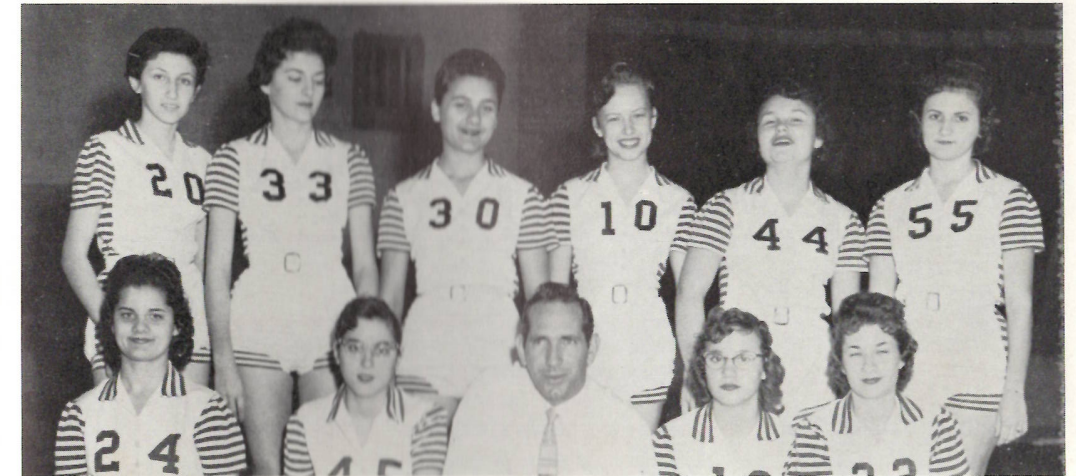

GIRLS' VARSITY BASKETBALL

FRONT ROW: Juanita Breaux, Jeanette Nunez, Coach Sonnier, Marie Crador, Murrel Del Poole. BACK ROW: Sylvia Demarest, Yolanda Daigle, Veronica Gilmore, Sylvia Young, Shirley LeBleu, Gail Devall.

Due to lack of depth, height, and experience, the girls had a disappointing season. Brighter things are seen however, since only one girl is a senior, and this year's Jr. Parish Champions will be on hand to help out next year.