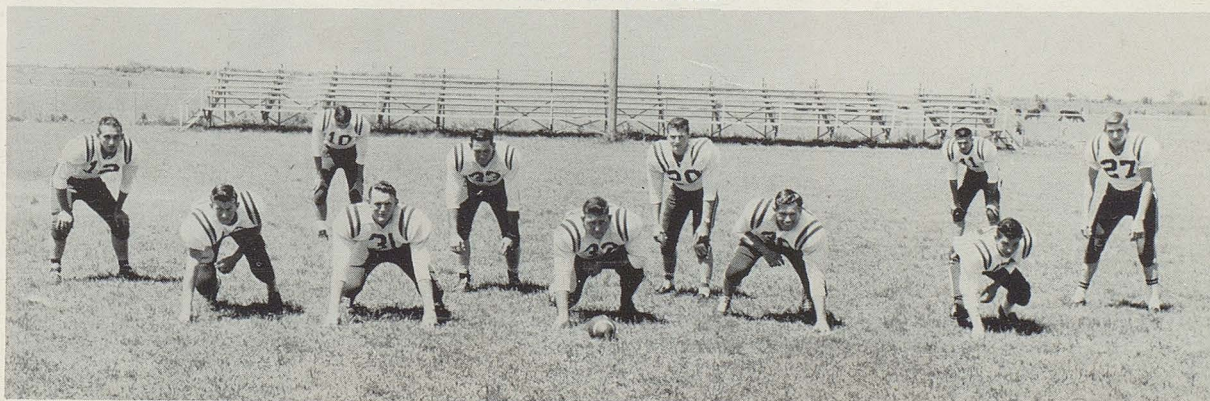

OFFENSIVE TEAM

DEFENSIVE TEAM

1960 Basketball Squad

Left to right, FIRST ROW: Gerald Richard, Vernon McCain, Dubby LaBove, Pat Hebert, Harold Granger, Richard Broussard. SECOND ROW: Manager Billy Wynn, Ronald LeBleu, James Guidry, Brent Nunez, Gerald Hebert, Charles Barber.