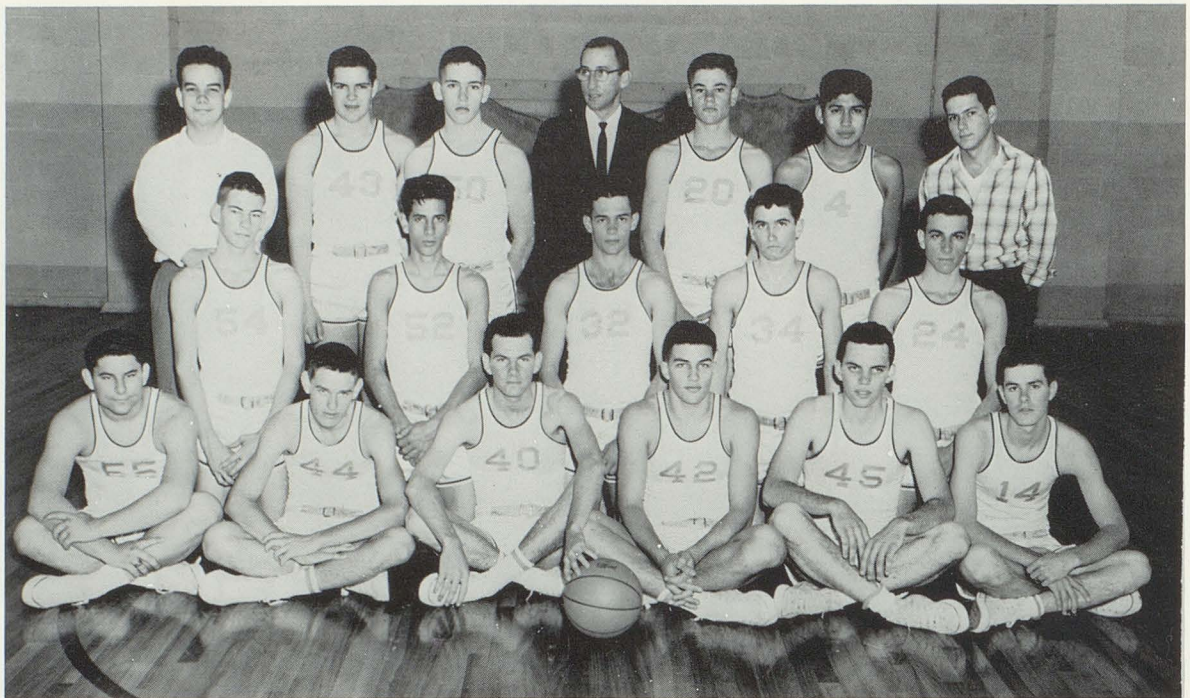

SITTING: Robert Farque, Terry Hebert, Martial Young, Bristow Fontenot, Wendell Greathouse, Alan LaVergne.

KNEELING: Rudy Hebert, Lee Allen Benoit, Sammie Faulk, Frank Poole, Dennis Faulk.

STANDING: John Fosson, Manager; David Robicheaux, Julian Robicheaux, Coach Vincent, J. M. Crador, Leon Celestine, Larry Broussard.