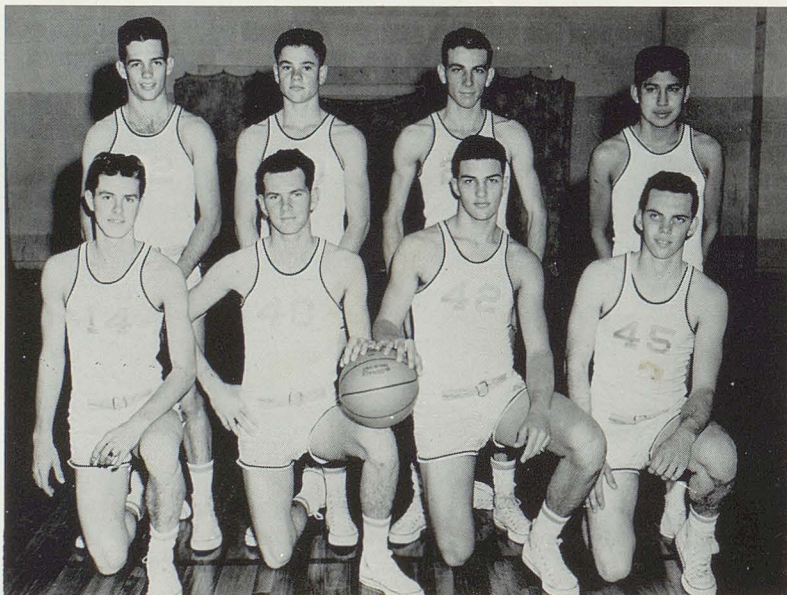

Boys' Basketball

STANDING:
Sammie Faulk
J. M. Crador
Dennis Faulk
Leon Celestine

KNEELING:
Alan LaVergne
Martial Young
Bristow Fontenot
Wendell Greathouse