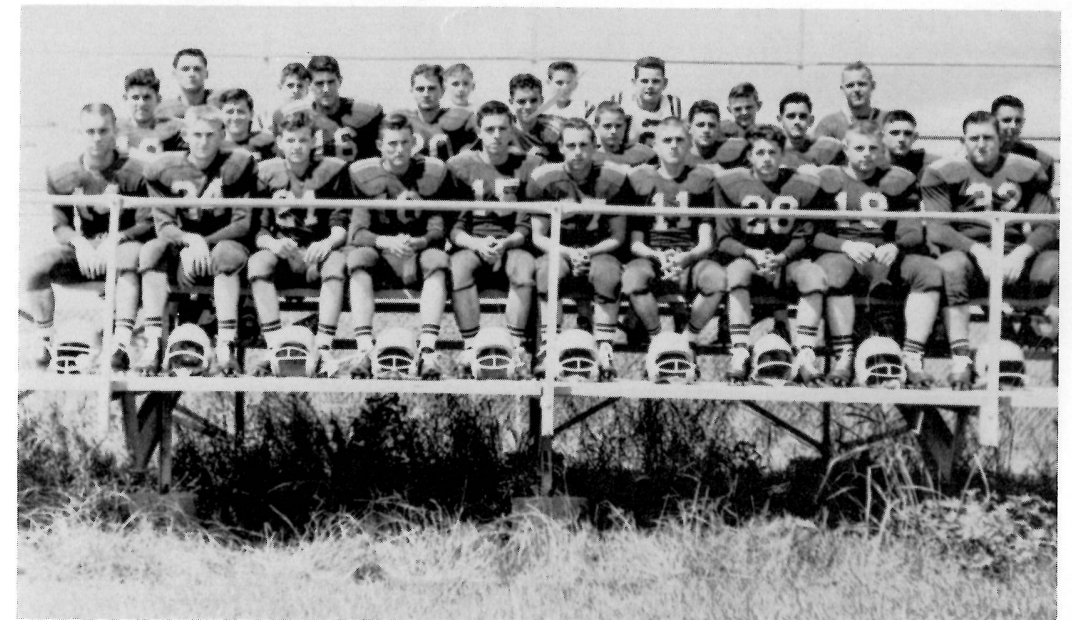

*Hornet Football  
Team*

Manager  
STEPHEN FAULK  
Coach  
MR. B. R. HARPER

LETTERMEN - BOTTOM, Left: Larry Granger, Windell LeDoux, Daniel Poole, Gene Stutes, Efton Fontenot, Jimmy Guidry, Hewitt Doucet. TOP, Left: Kenneth Ogea, Richard Broussard, George Manning, Stanley Thomas, Brent Nunez, Jerry Demary, Roger Fossum.