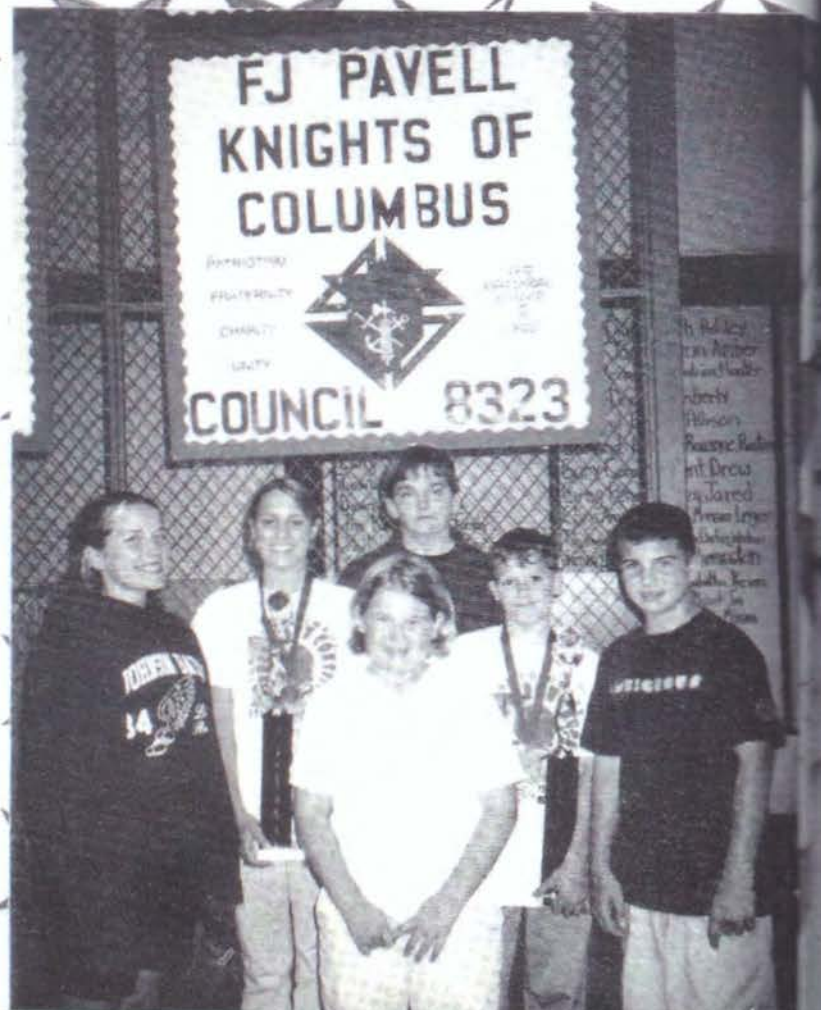

**FJ PAVELL
KNIGHTS OF
COLUMBUS**

FRATERNITY

FEELERILITY

CHARITY

UNITY

COUNCIL 8323