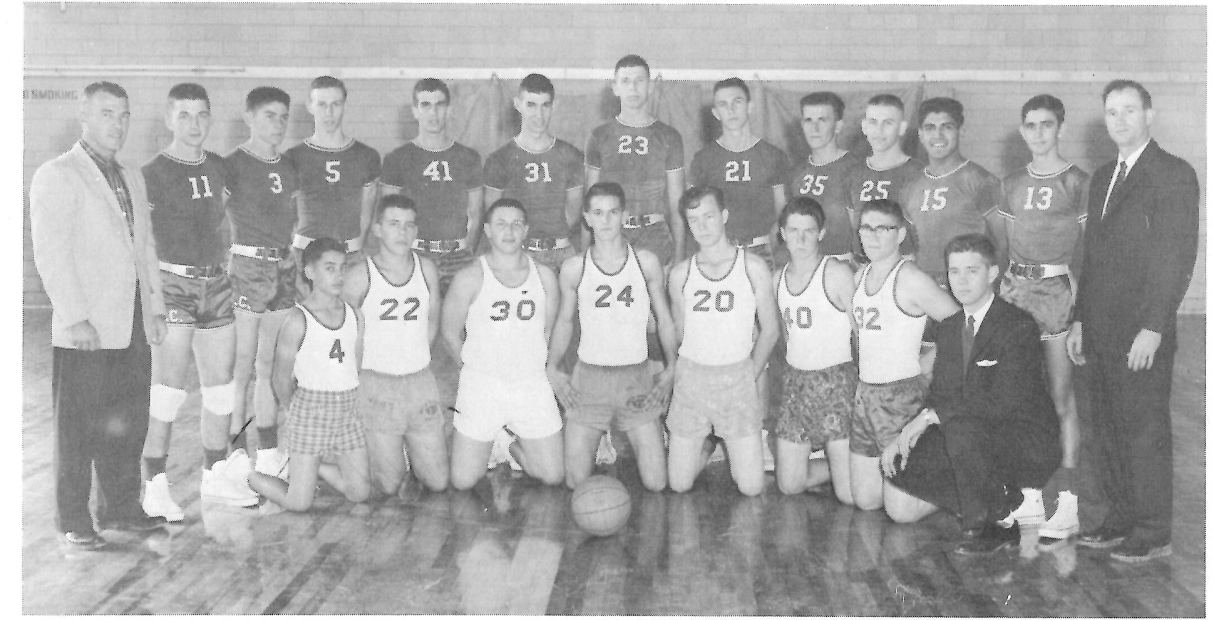

1961 SENIOR VARSITY BOYS' BASKETBALL

KNEELING: Ray Stephens, Tony Brown, Roland Trosclair, James Alborada, David Willis, Micheal Harper, Raymond Hebert, Edward Swindell, Mgr. STANDING: Coach Thomas McCall, Alvin Mudd, Lester Richard, F. J. Gaspard, Eddie Joe Conner, Eugene Primeaux, James Watts, Bobby LaLande, Raliegth Aucoin, Barney Kornegay, Ruben Morales, Wade Dupont, Coach Robert Manuel.

1961	SCOREBOARD	1961
SCHS Score		VISITOR Score
20	.....	Grand Lake 18
14	.....	Gillis 34
25	.....	Grand Lake 24
35	.....	Hackberry 40
31	.....	Welsh 32
37	.....	Grand Lake 17
41	.....	Hackberry 39
32	.....	Fenton 37
48	.....	Iowa 63
38	.....	Hackberry 50
57	.....	Merryville 44
43	.....	Starks 37
23	.....	Eros 50
73	.....	Vinton 36
45	.....	Gillis 47
66	.....	Welsh 29
34	.....	Hackberry 37
70	.....	Vinton 44
48	.....	Iowa 78
41	.....	Gillis 45
52	.....	Fenton 72
37	.....	Iowa 53
67	.....	Merryville 52
47	.....	Welsh 16
83	.....	Vinton 47
		Season Record 14-13