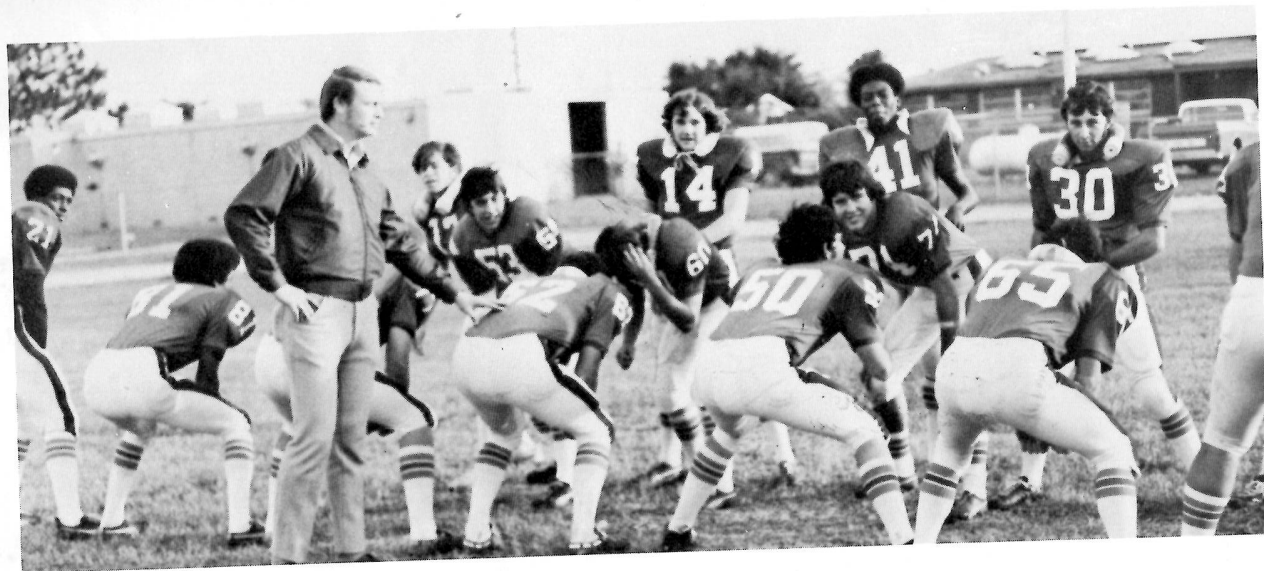

1973

FACULTY