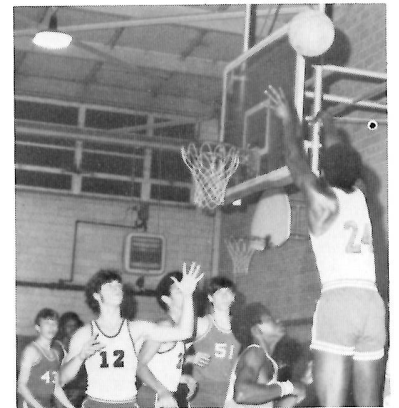

Homer shows us how he does it.