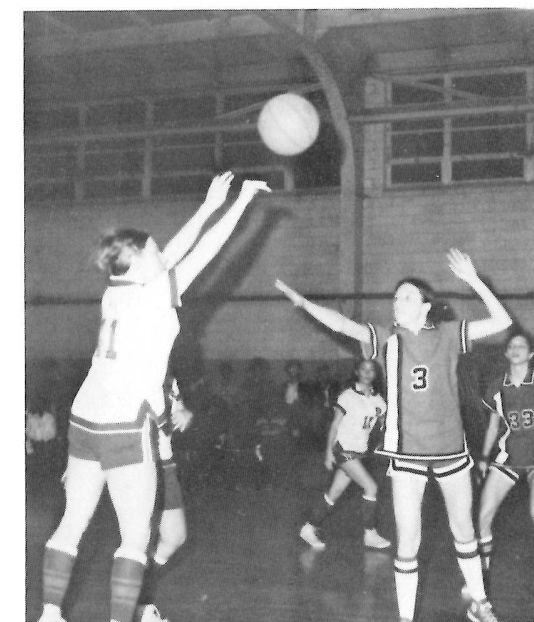

Ivy takes a shot at it!