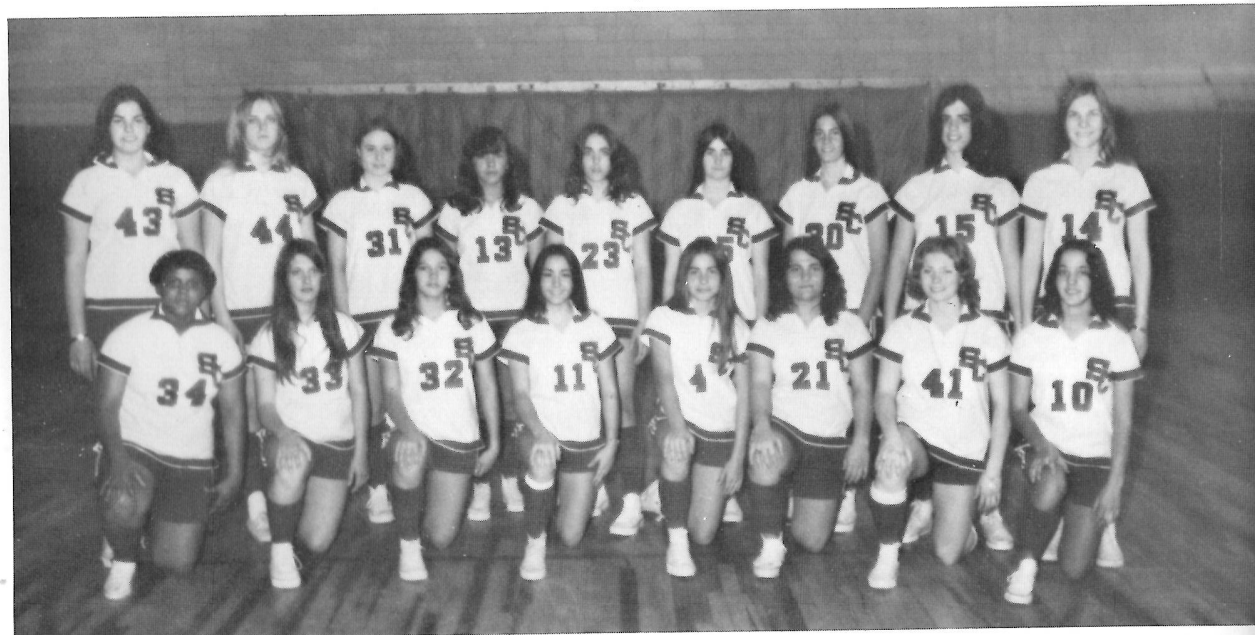

PAM GRIFFIN