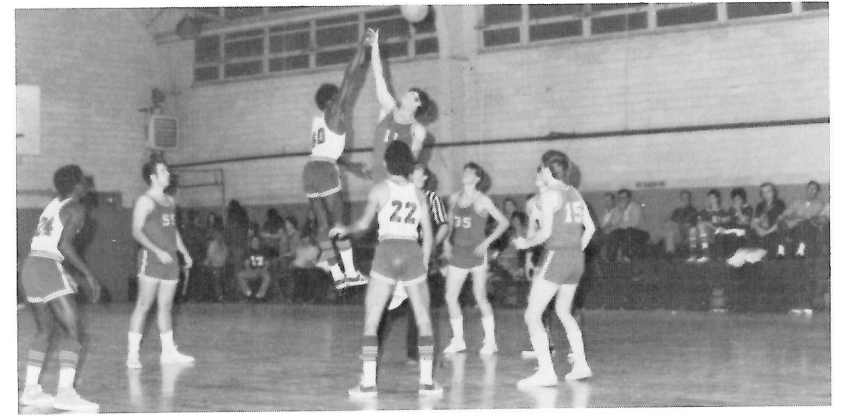

Tarpon

Mac starts off the game.