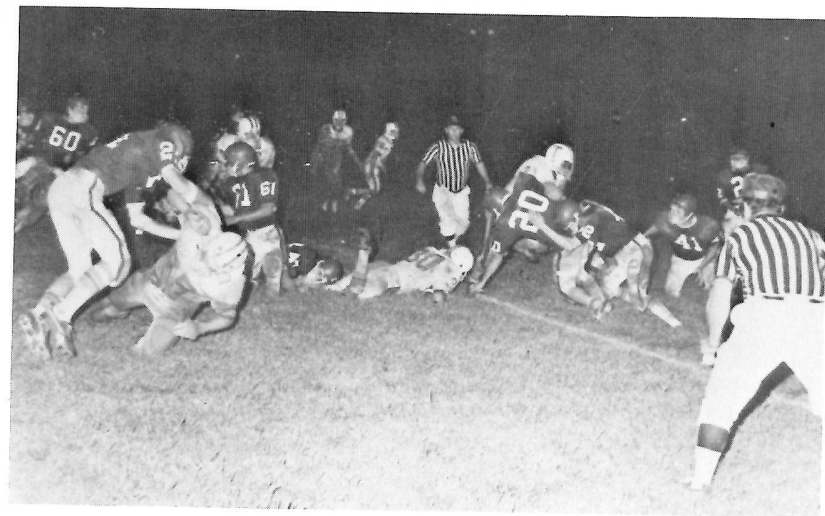

All the way, Jody.