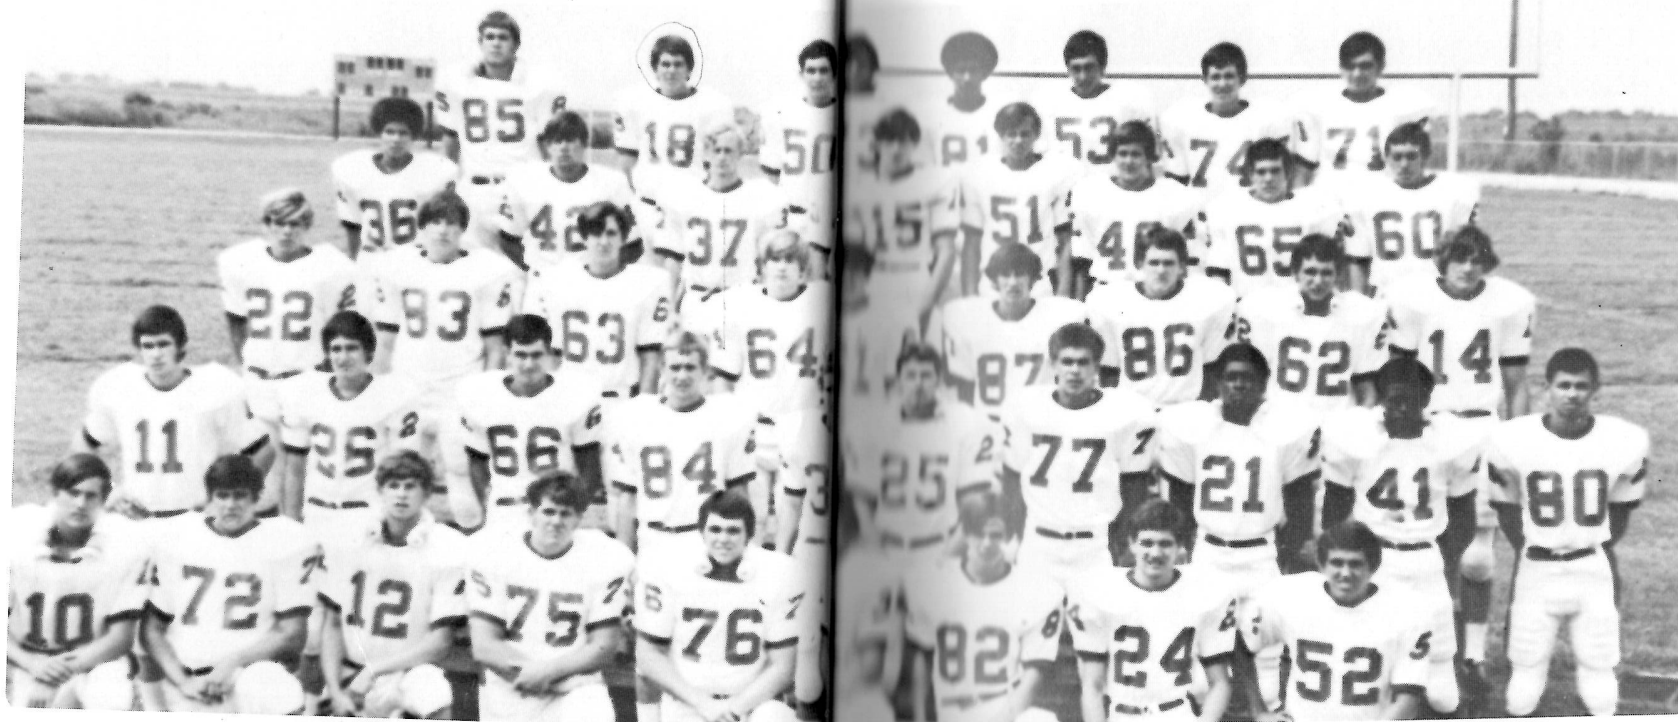

TOP ROW: Terry Rutherford, Jamie Guthrie, Dale Lebouef, Gary Mayard, Marvin LaSalle, Gregory Henry, Tony Sturlese, J. C. Baccigalopi, Marlin Harrison, David Trahan, Orson Billings, Paul Miller, Mark Smith, Todd Landry, Robin Roberts, Carl Broussard, Kirk Landry, Jimmy Brown, Terry Murphy, Tommy Boudreaux, Mike McCall, John Rice, Terry Gauthier.

Tony LeDano, Keith Kovach, Malcolm Marceaux, Jody McCall, D. A. Duprie, Donny Nunez, Ray George, Michell Kelley, Jimmy Pearce, Mike Seimen, John Noel, Mike McArthur, Randell Williams, David Broussard, Tommy Fawvor, Kent Mudd, Harold Vincent, Sidney Theriot, Bobby Doxey, Marlo Miller, Eddie Beniot, Mike Kelley.